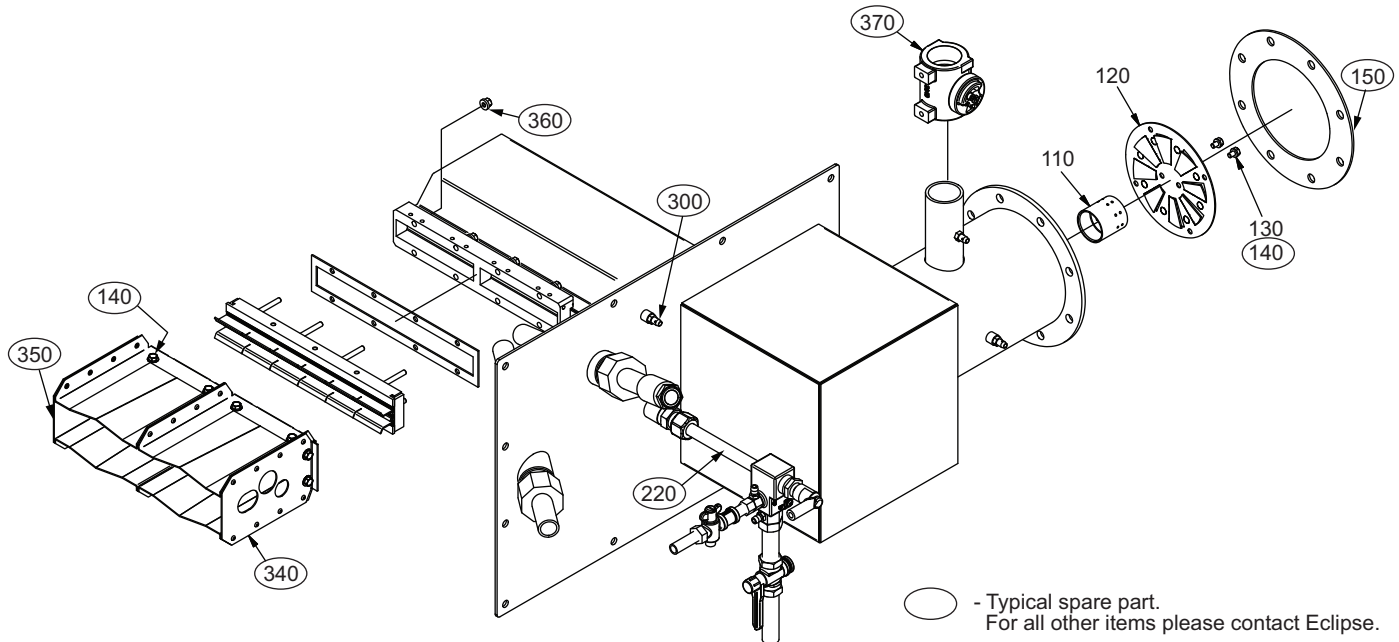

Eclipse Linnox Burners

Spare Parts List 159

4/27/2012

Model ULE

Version 1

Ref	Part Number	Description
140	15881	Screw M6 x 1 x 12 mm
150	10057270	Linnox Mixer Spool Gasket, HC
150	10057272	Linnox Mixer Spool Gasket, LC
220	10056257	Igniter Pilot, NPT, 400 mm
220	10056258	Igniter Pilot, NPT, 600 mm
220	10056259	Igniter Pilot, NPT, 800 mm
220	10056260	Igniter Pilot, NPT, 1000 mm
220	10056261	Igniter Pilot, NPT, 1200 mm
220	10056443	Igniter Pilot, BSP, 600 mm
220	10056978	Igniter Pilot, BSP, 400 mm
220	10056979	Igniter Pilot, BSP, 800 mm
220	10056980	Igniter Pilot, BSP, 1000 mm
220	10056981	Igniter Pilot, BSP, 1200 mm
300	13445	Pressure Tap
340	10059281	Flame Shield Plate, 26 kW - 158 kW
340	10060553	Flame Shield Plate, 789 kW
340	10060703	Flame Shield Plate, 532 kW

Ref	Part Number	Description
340	10060705	Flame Shield Plate, 400 kW
340	10060707	Flame Shield Plate, 266 kW
350	00.4017119.00	Flame Shield End Plate, 26 kW - 158 kW
350	10060554	Flame Shield End Plate, 789 kW
350	10060704	Flame Shield End Plate, 532 kW
350	10060706	Flame Shield End Plate, 400 kW
350	10060708	Flame Shield End Plate, 266 kW
360	00.9343256.00	Nut
370	501218	Manual Butterfly Valve, 1.5" NPT, Full Port
370	501219	Manual Butterfly Valve, 2" NPT, Full Port
370	101106	Manual Butterfly Valve, Rc1.5" BSPT, Full Port
370	101107	Manual Butterfly Valve, Rc2" BSPT, Full Port